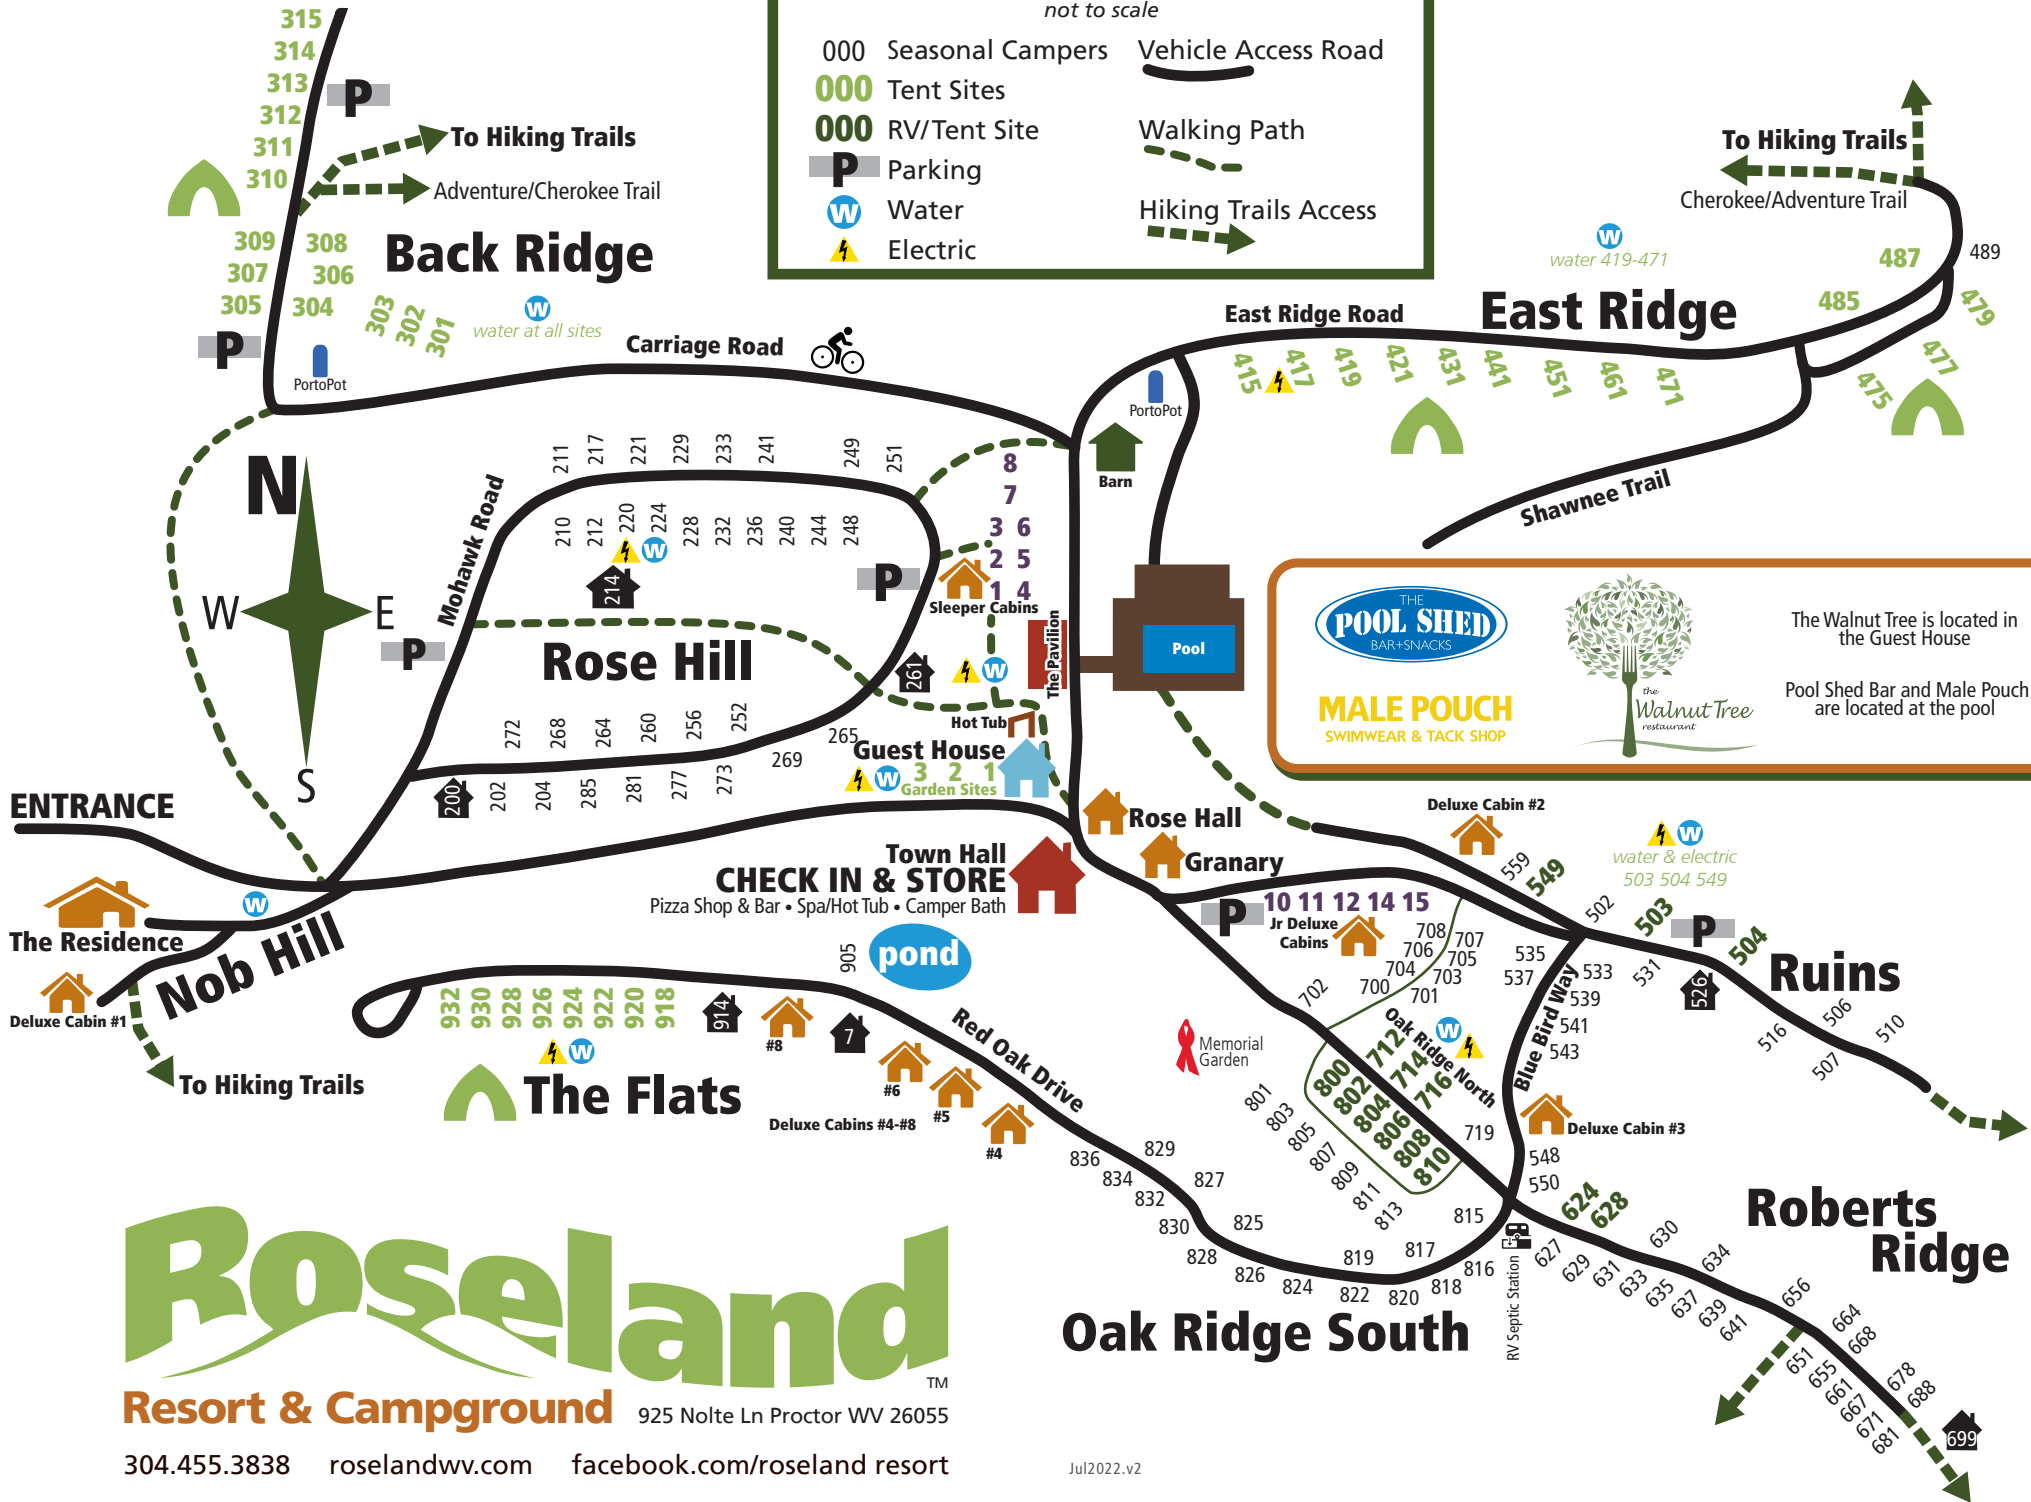

LEGEND

not to scale

- 000 Seasonal Campers
- 000 Tent Sites
- 000 RV/Tent Site
- P Parking
- W Water
- ⚡ Electric
- Vehicle Access Road
- Walking Path
- Hiking Trails Access

Roseland

Resort & Campground 925 Nolte Ln Proctor WV 26055