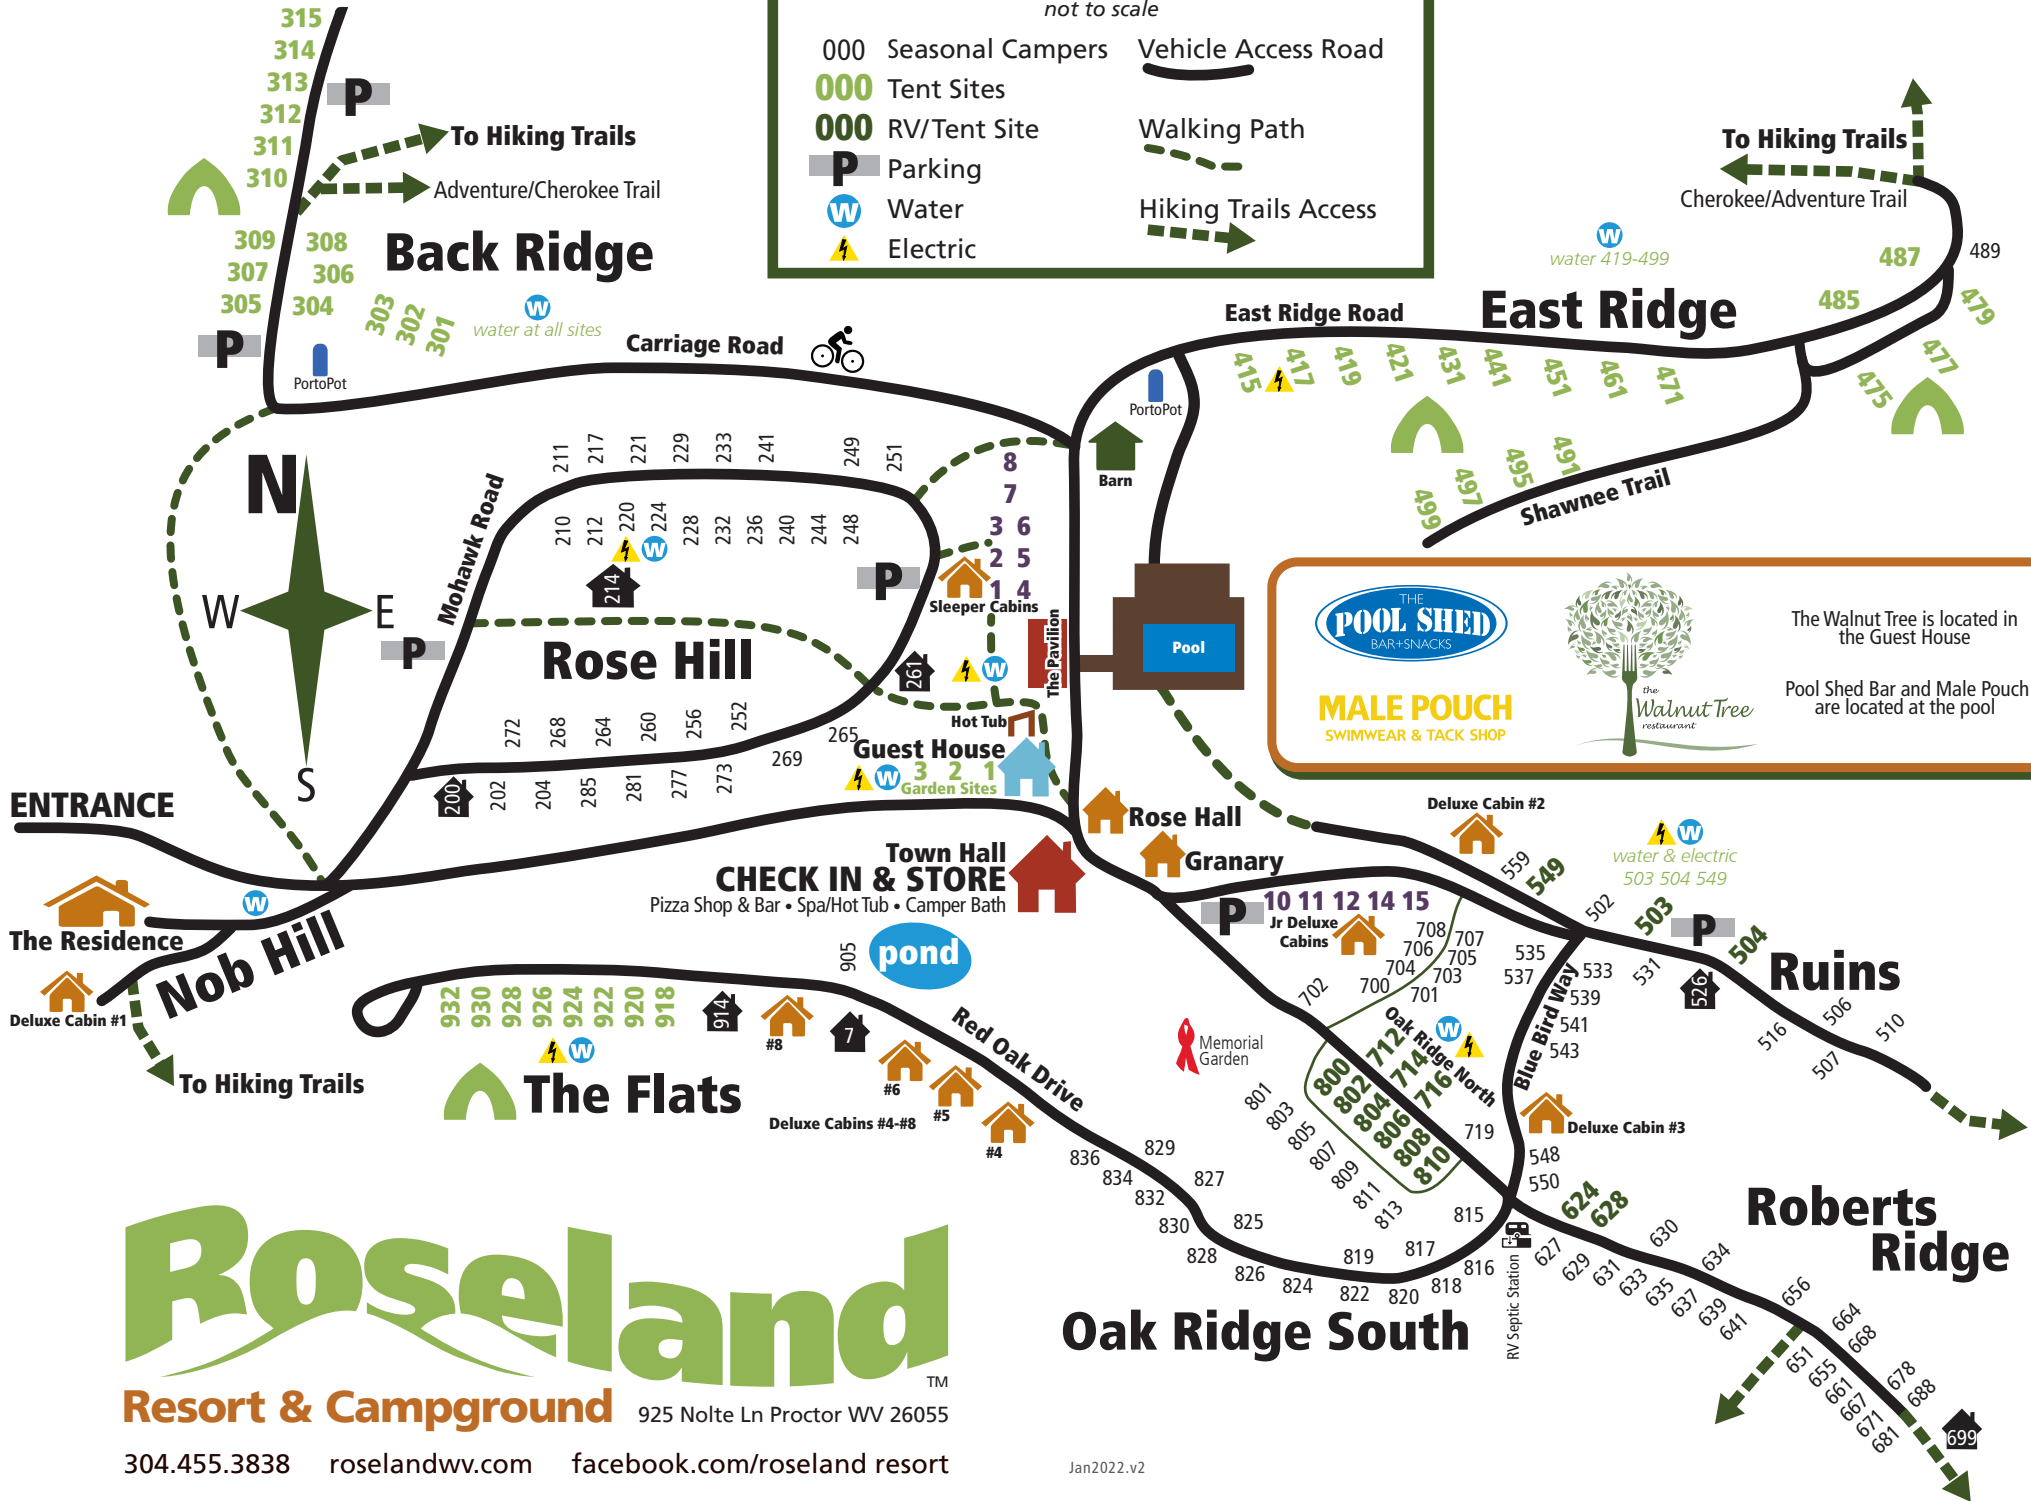

LEGEND

not to scale

- 000 Seasonal Campers
- 000 Tent Sites
- 000 RV/Tent Site
- P Parking
- W Water
- ⚡ Electric
- Vehicle Access Road
- Walking Path
- Hiking Trails Access

Roseland

Resort & Campground 925 Nolte Ln Proctor WV 26055